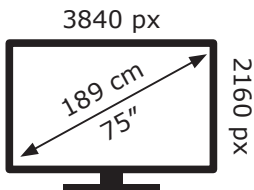

# ENERG

TCL

75C728X1

**165** kWh/1000h

ABCDEF**G**

**258** kWh/1000h