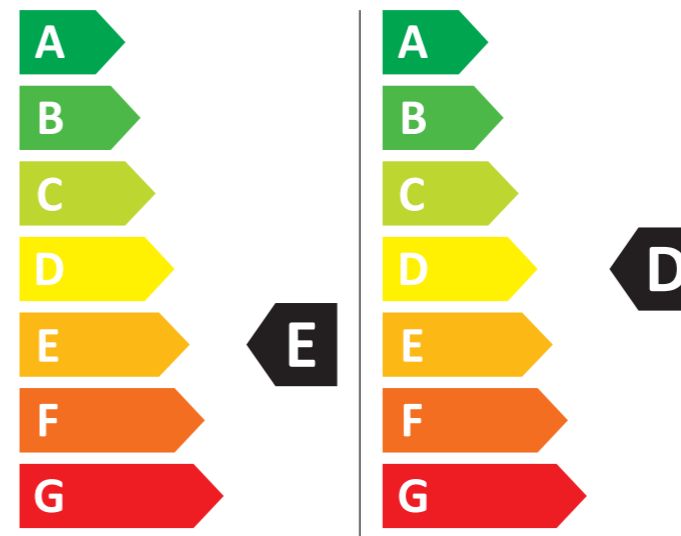

ENERG

LG

F4J3TM5WE

326 kWh/100^l

73 kWh/100^l

5,0 kg **8,0 kg**

80 L **48 L**

7:40 **3:38**

A B C D E F G

75 dB **A B C D**

2019/2014

MEZ68870201

CMYK

96x192mm

2020-11-13 新品