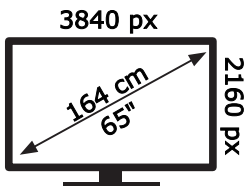

ENERG

JVC

LT-65VAQ7200

85 kWh/1000h

ABCDEF **G**

195 kWh/1000h

50645621

2019/2013