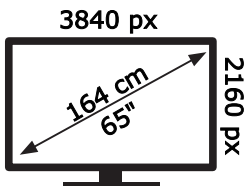

ENERG

JVC

LT-65VA3200

85 kWh/1000h

ABCDEF **G**

195 kWh/1000h

50655271

2019/2013